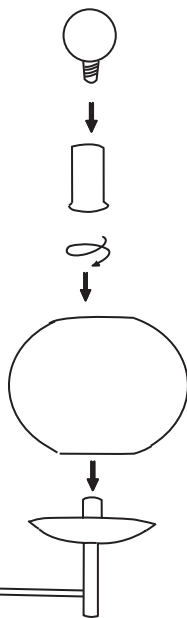

#80300 #80400 #80500 Renaldo Chandeliers Installation Instructions

hanging weight #80300 6 arm - 30 LB (14 kg)
 #80400 12 Arm - 40 LB (18 kg)
 #80500 18 Arm - 80 LB (36 kg)

light bulbs
 (not included) #80300 6 arm - 6 bulbs required
 #80400 12 Arm - 12 bulbs required
 #80500 18 Arm - 18 bulbs required
 Candelabra base (USA), E14 base (Euro)
 60W max
 Suggested bulbs: G16 25w Clear

Canopy diameter 6"

*Chandeliers must be installed and wired by licensed electrician.

- 5** Place bulbs.
- 4** Place socket covers gently. Too much pressure may damage the glass globes.
- 3** Place glass globes over metal frame.