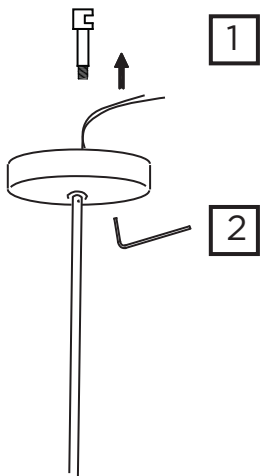

#80300 #80400 #80500 Renaldo Chandeliers Installation Instructions

hanging weight #80300 6 arm - 30 LB (14 kg)
 #80400 12 Arm - 40 LB (18 kg)
 #80500 18 Arm - 80 LB (36 kg)

light bulbs
 (not included) #80300 6 arm - 6 bulbs required
 #80400 12 Arm - 12 bulbs required
 #80500 18 Arm - 18 bulbs required
 Candelabra base (USA), E14 base (Euro)
 60W max
 Suggested bulbs: G16 25w Clear

Canopy diameter 6"

*Chandeliers must be installed and wired by licensed electrician.

- 5** Place bulbs.
- 4** Place socket covers gently. Too much pressure may damage the glass globes.
- 3** Place glass globes over metal frame.